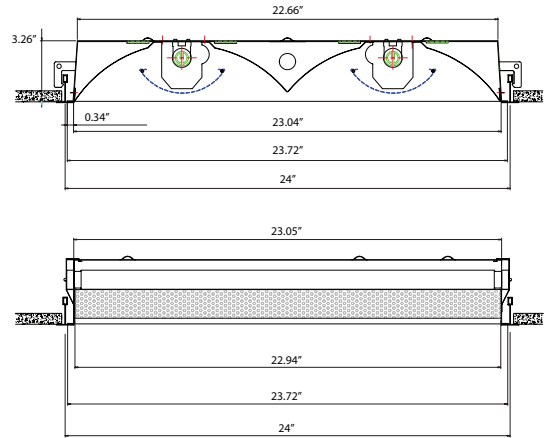

Specifications

2x2'

Length 23.72"

Width 22.66"

Height 3.26"

2x4'

Length 47.67"

Width 22.66"

Height 3.26"

Housing

23-gauge steel

Finish

Post-painted matte white with minimum 92% reflectivity

General Description

UDP is a two basket direct/indirect recessed luminaire offered in multiple sizes. It combines reflectors with a micro-perforated basket that controls the glare and delivers a unique light distribution. Designed for commercial and industrial building applications, it features a technical post-painted finish with 92% reflectance, reducing maintenance while also being durable and efficient.

Features and Benefits

- Recessed installation.
- Post-painted in matte white finish with 92% reflectance.
- Shallow design for low clearance plenums
- Two round micro-perforated basket
- Formed and welded in 23-gauge steel (0.60mm).
- Standard sizes are 1ft x 4ft, 2ft x 2ft and 2ft x 4ft.
- Easy, tool-free removal of diffuser.
- Custom LED pattern holes available (contact Customer Service).

Exploded View

Dimensions

Model	Size	Length	Width	Height
UDP 1520TM	2x2	23.72"	22.66"	3.26"
	2x4	47.67"	22.66"	3.26"

Kit Part No	Description	Part No	Qty	Qty/Pit
UDP 1520TM 2X2	Body	520TM 2210	1	100
	Access Plate	510 15	1	
	End Plate	1520 2231	2	
	Side Reflector	520 2242	2	
	Center Reflector	520 2241	1	
	Perforated Basket	520 2282	2	
UDP 1520TM 2X4	Body	520TM 2410	1	100
	Access Plate	510 15	1	
	End Plate	1520 2231	2	
	Side Reflector	520 2442	2	
	Center Reflector	520 2441	1	
	Perforated Basket	520 2482	2	