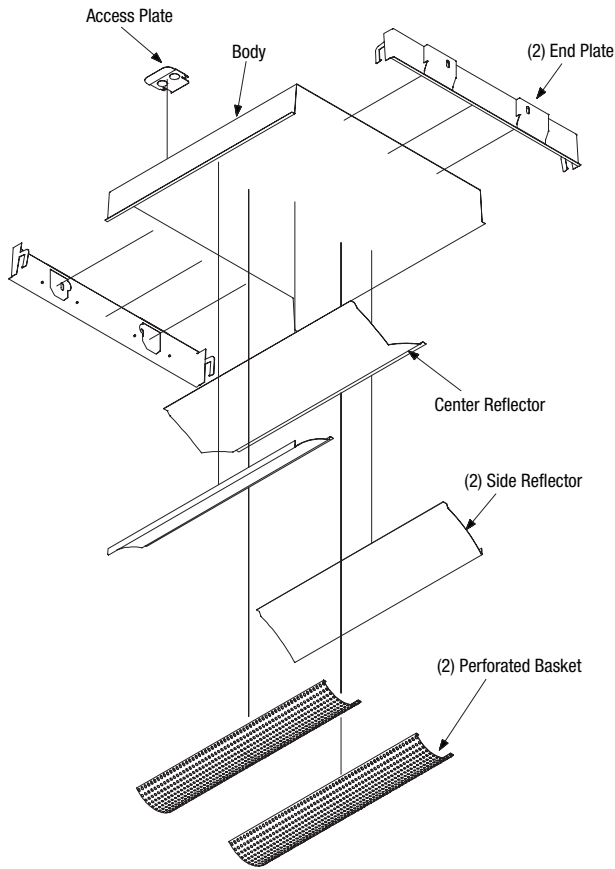

Specifications

2x2'

Length 23.72"

Width 22.66"

Height 3.26"

2x4'

Length 47.67"

Width 22.66"

Height 3.26"

Housing

23-gauge steel

Finish

Post-painted matte white with minimum 92% reflectivity

General Description

UDP is a two basket direct/indirect recessed luminaire offered in multiple sizes. It combines reflectors with a micro-perforated basket that controls the glare and delivers a unique light distribution. Designed for commercial and industrial building applications, it features a technical post-painted finish with 92% reflectance, reducing maintenance while also being durable and efficient.

Features and Benefits

- Recessed installation.
- Post-painted in matte white finish with 92% reflectance.
- Shallow design for low clearance plenums
- Two round micro-perforated basket
- Formed and welded in 23-gauge steel (0.60mm).
- Standard sizes are 1ft x 4ft, 2ft x 2ft and 2ft x 4ft.
- Easy, tool-free removal of diffuser.
- Custom LED pattern holes available (contact Customer Service).

Exploded View

Dimensions

Model	Size	Length	Width	Height
UDP 1520TM	2x2	23.72"	22.66"	3.26"
	2x4	47.67"	22.66"	3.26"

Kit Part No	Description	Part No	Qty	Qty/Pit
UDP 1520TM 2X2	Body	520TM 2210	1	100
	Access Plate	510 15	1	
	End Plate	1520 2231	2	
	Side Reflector	520 2242	2	
	Center Reflector	520 2241	1	
	Perforated Basket	520 2282	2	
UDP 1520TM 2X4	Body	520TM 2410	1	100
	Access Plate	510 15	1	
	End Plate	1520 2231	2	
	Side Reflector	520 2442	2	
	Center Reflector	520 2441	1	
	Perforated Basket	520 2482	2	