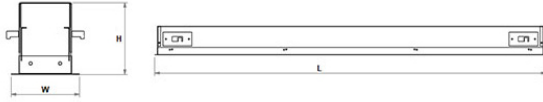

Dimensions

Model	Size	Length	Width	Height	Width Total
LAL 3552 2"	2ft	23.50	2.53	3.42	3.27
	4ft	47.01	2.53	3.42	3.27