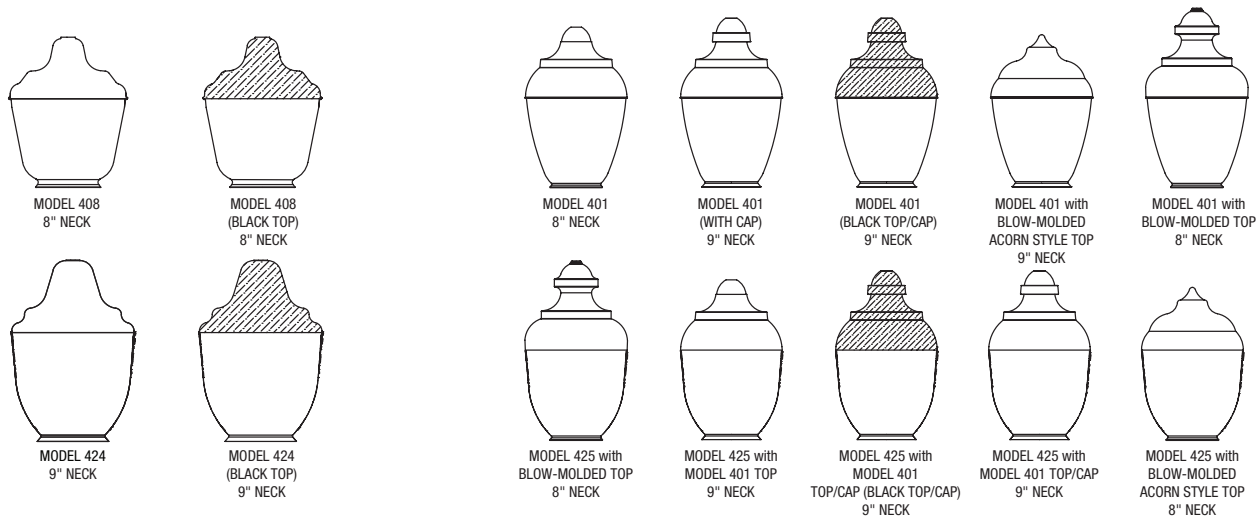

Post Top Configurations

	Type V	Type III	8" Neck	9" Neck	Clear AC	Black AC	Lumieo® AC	Clear PC	Vertical Top Flange	Requires Clamp Band	Cap Option	Finial Option	Top to Bottom Tool-less Assembly	Economical Shipping
LITTLE LINDY (408 Bottom Refractor)	✓	✓	✓		✓		✓	✓	✓				✓	✓
LITTLE LINDY Top (408)					✓	✓	✓	✓				✓	✓	✓
LINDY (424 Bottom Refractor)	✓	✓	✓	✓	✓		✓	✓		✓			✓	✓
LINDY Top (424)					✓	✓	✓	✓		✓		✓	✓	✓
LINDY (425 Bottom Refractor)	✓	✓	✓	✓	✓		✓	✓	✓				✓	✓
LINEMAN Top (401)					✓	✓	✓				✓	✓	✓	✓
CROWN / FORMED Top					✓			✓						
LINEMAN (401 Bottom Refractor)	✓		✓	✓	✓		✓		✓				✓	✓
LINEMAN Top (401)					✓	✓	✓				✓	✓	✓	✓
CROWN / FORMED Top					✓			✓						

All models available with clear or black injection molded tops.

Models 425, 424, and 401 available with 8" or 9" necks.

Model 408 available with 8" neck.