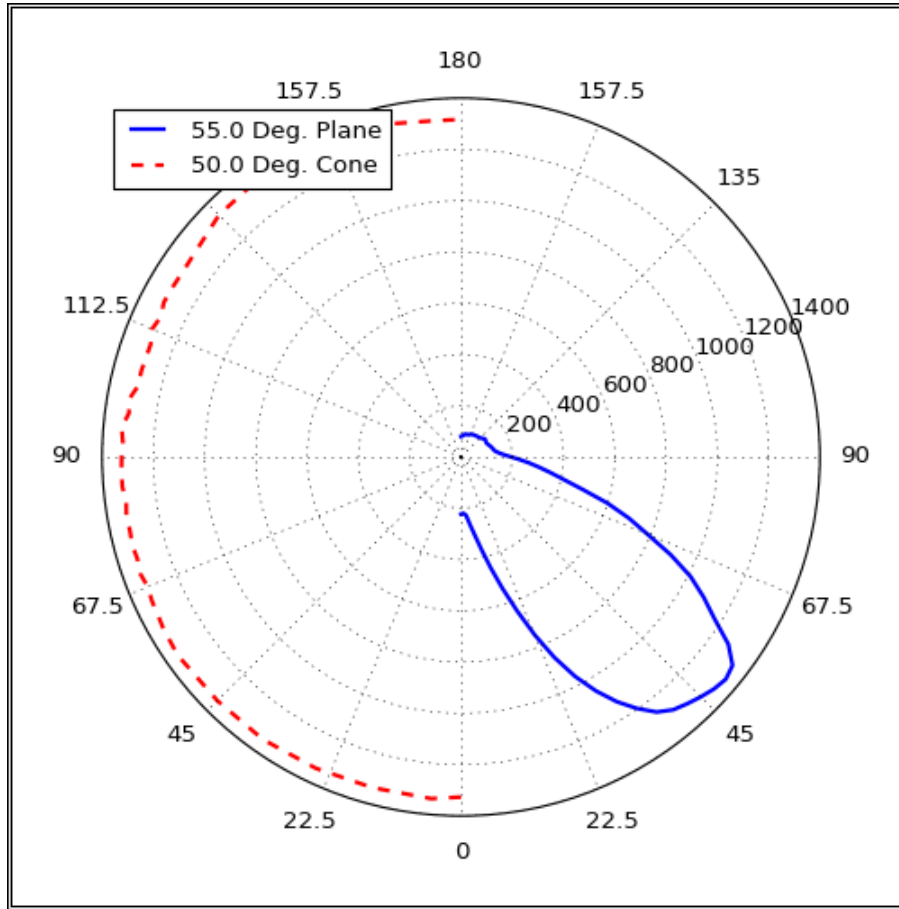

Test Distance (ft): 22.25

Test Standards: IESNA LM-79-08

Electrical Measurements: 120.000 V, 0.460 A, 54.886 W, 0.994 PF, 59.988 Hz, 5.620% ITHD, 0.090% VTHD.

RP-08-2015 Cut Off Type = Semicutoff
 BUG Rating - TM15-11 2011 Type IV = B2 U4 G2
 Type = Type IV ; Throw = Very Short
 Total Luminous Flux (lm) = 5874.52
 Luminous Efficacy (lm/W) = 107.004
 Peak Luminous Intensity (candela) = 1348.59
 Location of peak intensity (degrees) = 55.00 H, 50.00 V
 Luminous Diameter / Width (feet) = 1.5
 Luminous Diameter / Length (feet) = 1.5
 Luminous Diameter / Height (feet) = 1.5

Mounting Height (feet) = 19.685

Prepared For: LUMECON

Tested by: 1860 _____

Approved by: _____ 8/3/2020

Max Cone and Plane

Horizontal Angles

0	1326.7
5	1337.8
10	1336.6
15	1335.4
20	1337.7
25	1339.9
30	1342.9
35	1345.8
40	1345.1
45	1344.4
50	1346.5
55	1348.6
60	1340.6
65	1330.1
70	1331.2
75	1327.8
80	1325.3
85	1326.3
90	1323.8
95	1328.7
100	1313.1
105	1291.5
110	1288
115	1292.5
120	1306
125	1304.9
130	1320
135	1335
140	1340.3
145	1345.5
150	1335.8
155	1326
160	1333.2
165	1340.4
170	1328.3
175	1316.2
180	1316.8

Vertical Angles

0	222.9
5	228.8
10	309.6
15	447.5
20	637.8
25	863.6
30	1054.1
35	1197.8
40	1287.4
45	1323.2
50	1348.6
55	1273
60	1092.7
65	902.8
70	696.4
75	493.5
80	356.3
85	267.1
90	196.1
95	154.7
100	134.9
105	128.2
110	122.4
115	116.3
120	113.3
125	116.4
130	112.3
135	105.7
140	103
145	101
150	99.6
155	97.6
160	92.7
165	91.1
170	90.7
175	83.5
180	80.2

Max. Intensity MH Longitudinal (X) = -0.98

Max. Intensity MH Transverse (Y) = 0.68

Type = Type IV ; Throw = Very Short

Note: this classification is not defined by the standard, but is included for the purposes of this test report.