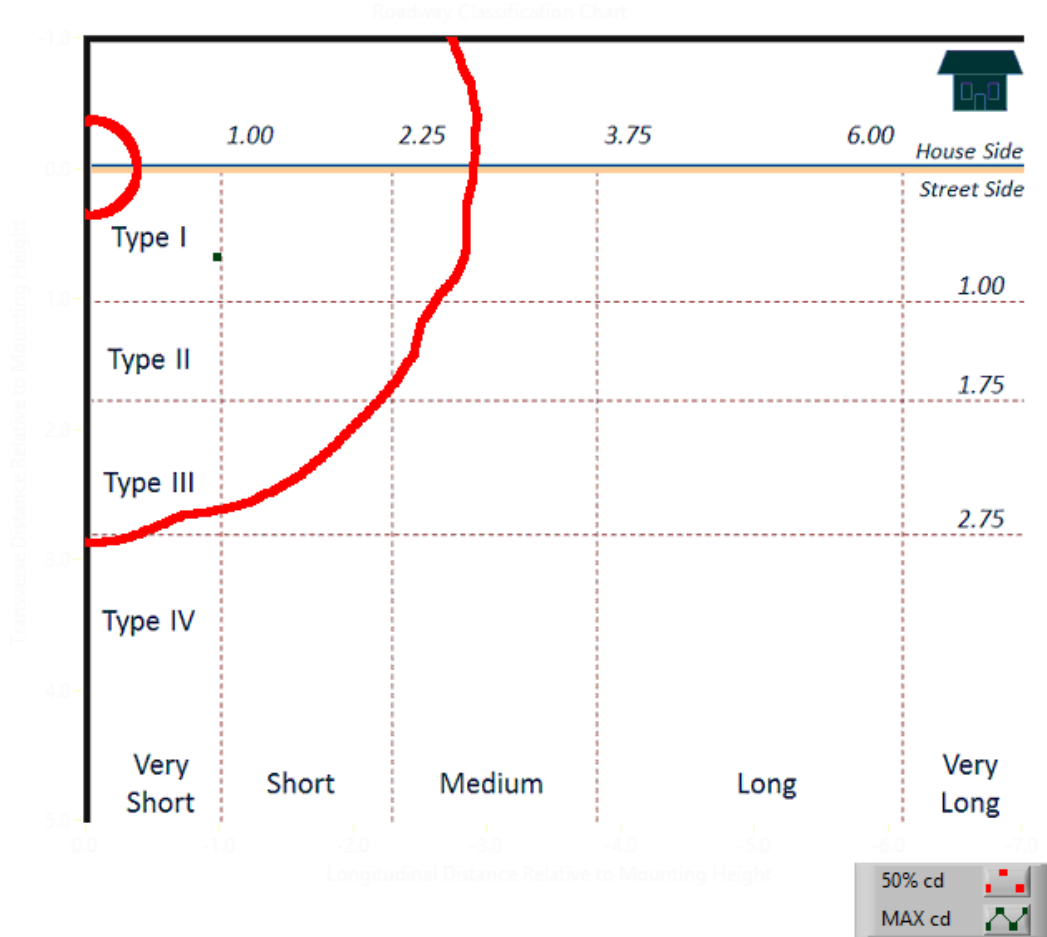

Max. Intensity MH Longitudinal (X) = -0.98

Max. Intensity MH Transverse (Y) = 0.68

Type = Type IV ; Throw = Very Short

Note: this classification is not defined by the standard, but is included for the purposes of this test report.