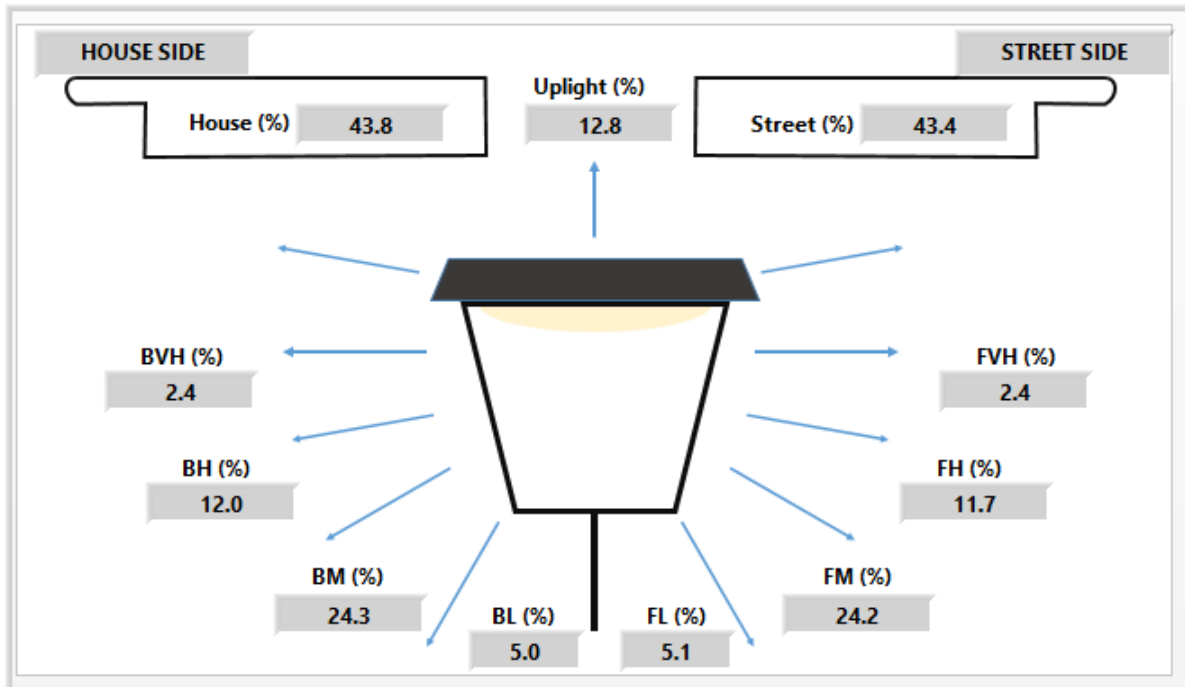

Test Distance (ft): 22.25

Test Standards: IESNA LM-79-08

Electrical Measurements: 120.000 V, 0.460 A, 54.886 W, 0.994 PF, 59.988 Hz, 5.620% ITHD, 0.090% VTHD.

RP-08-2015 Cut Off Type = Semicutoff
 BUG Rating - TM15-11 2011 Type IV = B2 U4 G2
 Type = Type IV ; Throw = Very Short
 Total Luminous Flux (lm) = 5874.52
 Luminous Efficacy (lm/W) = 107.004
 Peak Luminous Intensity (candela) = 1348.59
 Location of peak intensity (degrees) = 55.00 H, 50.00 V
 Luminous Diameter / Width (feet) = 1.5
 Luminous Diameter / Length (feet) = 1.5
 Luminous Diameter / Height (feet) = 1.5

Vertical Angles

0	222.9
5	228.8
10	309.6
15	447.5
20	637.8
25	863.6
30	1054.1
35	1197.8
40	1287.4
45	1323.2
50	1348.6
55	1273
60	1092.7
65	902.8
70	696.4
75	493.5
80	356.3
85	267.1
90	196.1
95	154.7
100	134.9
105	128.2
110	122.4
115	116.3
120	113.3
125	116.4
130	112.3
135	105.7
140	103
145	101
150	99.6
155	97.6
160	92.7
165	91.1
170	90.7
175	83.5
180	80.2

Total Backward Light - House Side

Backward (lm)	2570.83
(%)	43.76
BL (0 to 30 deg)	295.52
BL (%)	5.03
BM (30 to 60 deg)	1430.11
BM (%)	24.34
BH (60 to 80 deg)	702.95
BH (%)	11.97
BVH (80 to 90 deg)	142.25
BVH (%)	2.42