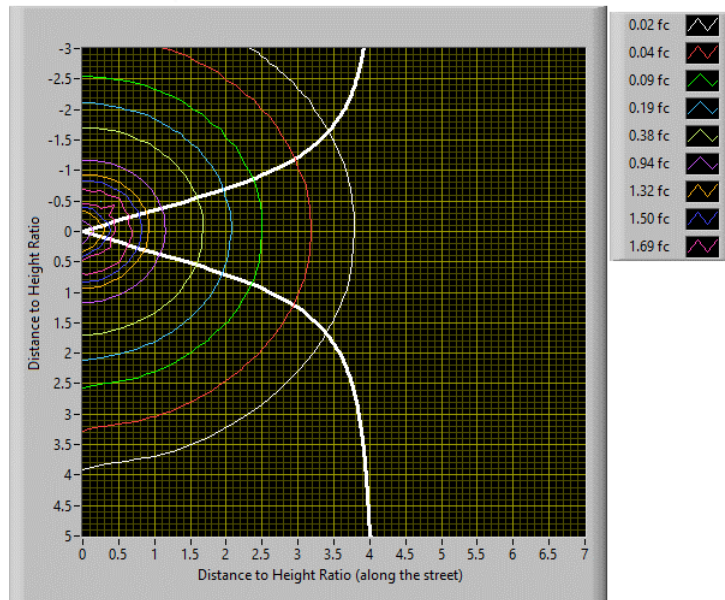

Mounting Height (feet) = 19.685