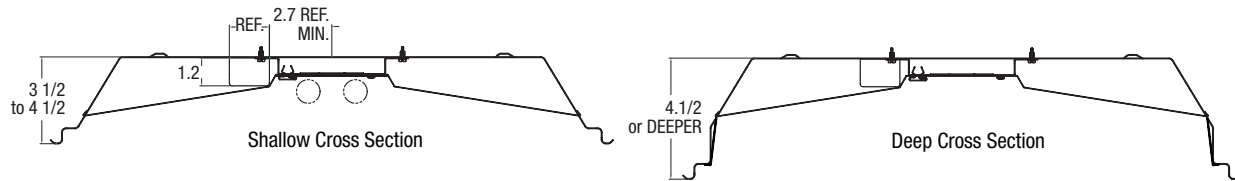

UA Recessed Direct Indirect Louver Featuring Radial High-Transmission Center Overlay

UARDIAC22RHT-WB	2x2 Acrylic RDI w/Radial Duri-Flex HT Center Overlay "UA" White Universal Adapter Kit
UARDIAC24RHT-WB	2x4 Acrylic RDI w/Radial Duri-Flex HT Center Overlay "UA" White Universal Adapter Kit
UARDIAC22RHT-BB	2x2 Acrylic RDI w/Radial Duri-Flex HT Center Overlay "UA" Black Universal Adapter Kit
UARDIAC24RHT-BB	2x4 Acrylic RDI w/Radial Duri-Flex HT Center Overlay "UA" Black Universal Adapter Kit

Wiring Kit and Reflector Option

RK124MW	2x4 Reflector kit 1L and 2L, 4ft T8/T5 Matte White
RK122MW	2x2 Reflector kit 1L and 2L, 2ft T8/T5 Matte White
RR401-MW	Reflector rail 4ft, Matte White
RR201-MW	Reflector rail 2ft, Matte White

Clean Kits No Door Frame Option

Kit Part Number	Lamp	Size	Type
EL-2X2-23-2-CLD	2 Bi-pin	2x2	23-gauge
EL-2X2-23-3-CLD	3 Bi-pin	2x2	23-gauge
EL-2X2-23-4-CLD	4 Bi-pin	2x2	23-gauge
EL-2X4-23-2-CLD	2 Bi-pin	2x4	23-gauge
EL-2X4-23-3-CLD	3 Bi-pin	2x4	23-gauge
EL-2X4-23-4-CLD	4 Bi-pin	2x4	23-gauge
EL-2X2-23-2UCLD	2 6" U	2x2	23-gauge

Wiring Kit and Reflector Product Dimensions

Notice

A.L.P. assumes no responsibility for suitability of these materials in any luminaire or application. Please test for fit and function prior to ordering project quantities.