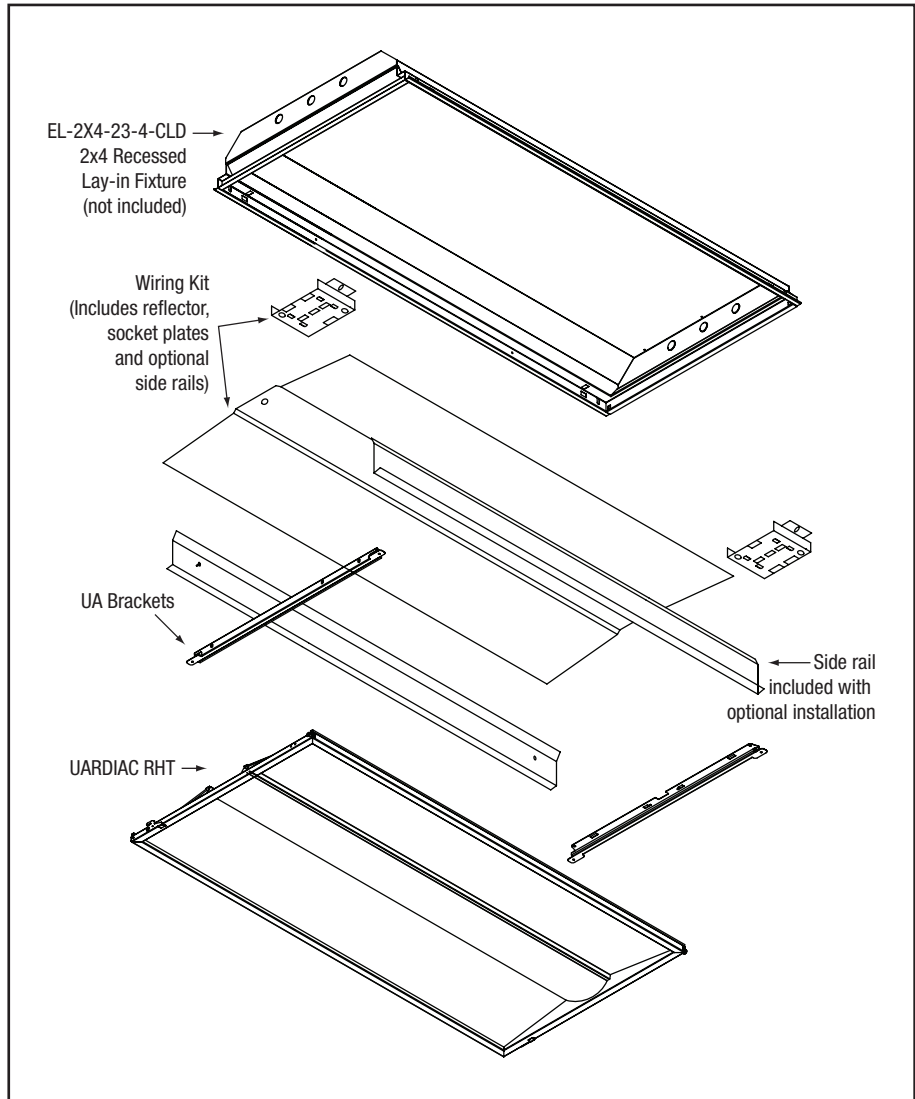

UA Recessed Direct Indirect Louver Featuring Radial High-Transmission Center Overlay

UARDIAC22RHT-WB	2x2 Acrylic RDI w/Radial Duri-Flex HT Center Overlay "UA" White Universal Adapter Kit
UARDIAC24RHT-WB	2x4 Acrylic RDI w/Radial Duri-Flex HT Center Overlay "UA" White Universal Adapter Kit
UARDIAC22RHT-BB	2x2 Acrylic RDI w/Radial Duri-Flex HT Center Overlay "UA" Black Universal Adapter Kit
UARDIAC24RHT-BB	2x4 Acrylic RDI w/Radial Duri-Flex HT Center Overlay "UA" Black Universal Adapter Kit

Wiring Kit and Reflector Option

RK124MW	2x4 Reflector kit 1L and 2L, 4ft T8/T5 Matte White
RK122MW	2x2 Reflector kit 1L and 2L, 2ft T8/T5 Matte White
RR401-MW	Reflector rail 4ft, Matte White
RR201-MW	Reflector rail 2ft, Matte White

Clean Kits No Door Frame Option

Kit Part Number	Lamp	Size	Type
EL-2X2-23-2-CLD	2 Bi-pin	2x2	23-gauge
EL-2X2-23-3-CLD	3 Bi-pin	2x2	23-gauge
EL-2X2-23-4-CLD	4 Bi-pin	2x2	23-gauge
EL-2X4-23-2-CLD	2 Bi-pin	2x4	23-gauge
EL-2X4-23-3-CLD	3 Bi-pin	2x4	23-gauge
EL-2X4-23-4-CLD	4 Bi-pin	2x4	23-gauge
EL-2X2-23-2UCLD	2 6" U	2x2	23-gauge

Wiring Kit and Reflector Product Dimensions

Notice

A.L.P. assumes no responsibility for suitability of these materials in any luminaire or application. Please test for fit and function prior to ordering project quantities.