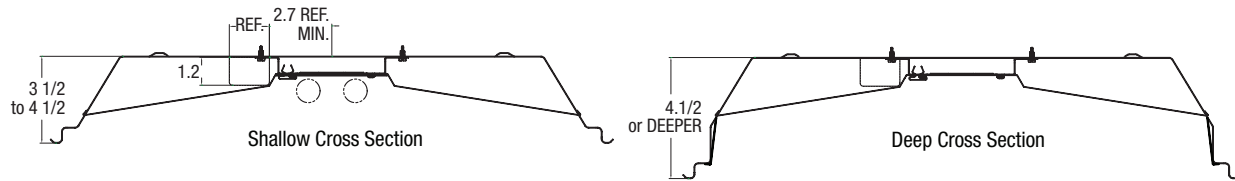

RUA Recessed Direct Indirect Louver Featuring Center Perforated Basket with Acrylic Overlay

UARDIAC24PB-BB	2x4 Acrylic RDI w/Center Perforated Basket "UA" Black Universal Adapter Kit
UARDIAC22PB-BB	2x2 Acrylic RDI w/Center Perforated Basket "UA" Black Universal Adapter Kit
UARDIAC24PB-WB	2x4 Acrylic RDI w/Center Perforated Basket "UA" White Universal Adapter Kit
UARDIAC22PB-WB	2x2 Acrylic RDI w/Center Perforated Basket "UA" White Universal Adapter Kit

Wiring Kit and Reflector Option

RK124MW	2x4 Reflector kit 1L and 2L, 4ft T8/T5 Matte White
RK122MW	2x2 Reflector kit 1L and 2L, 2ft T8/T5 Matte White
RR401-MW	Reflector rail 4ft, Matte White
RR201-MW	Reflector rail 2ft, Matte White

Clean Kits No Door Frame Option

Kit Part Number	Lamp	Size	Type
EL-2X2-23-2-CLD	2 Bi-pin	2x2	23-gauge
EL-2X2-23-3-CLD	3 Bi-pin	2x2	23-gauge
EL-2X2-23-4-CLD	4 Bi-pin	2x2	23-gauge
EL-2X4-23-2-CLD	2 Bi-pin	2x4	23-gauge
EL-2X4-23-3-CLD	3 Bi-pin	2x4	23-gauge
EL-2X4-23-4-CLD	4 Bi-pin	2x4	23-gauge
EL-2X2-23-2UCLD	2 6" U	2x2	23-gauge

Wiring Kit and Reflector Product Dimensions

Notice

A.L.P. assumes no responsibility for suitability of these materials in any luminaire or application. Please test for fit and function prior to ordering project quantities.