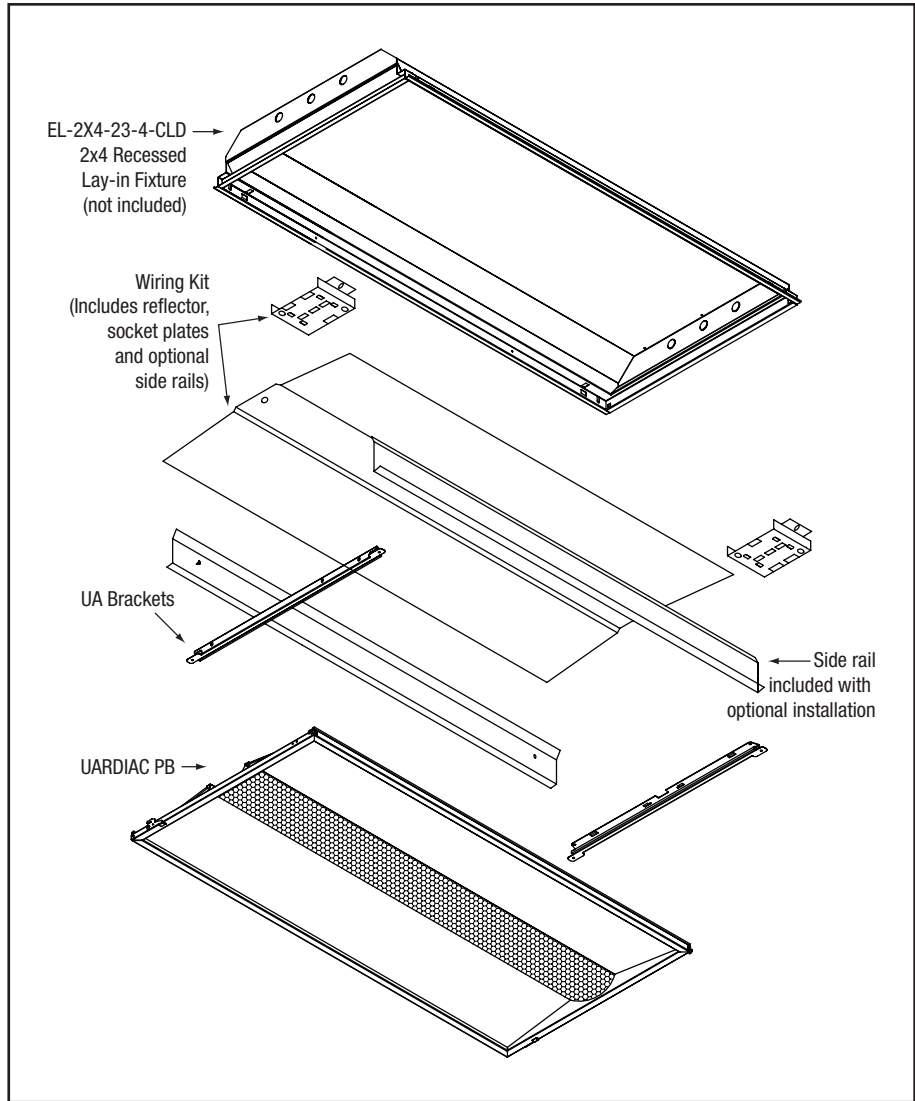

RUA Recessed Direct Indirect Louver Featuring Center Perforated Basket with Acrylic Overlay

UARDIAC24PB-BB	2x4 Acrylic RDI w/Center Perforated Basket "UA" Black Universal Adapter Kit
UARDIAC22PB-BB	2x2 Acrylic RDI w/Center Perforated Basket "UA" Black Universal Adapter Kit
UARDIAC24PB-WB	2x4 Acrylic RDI w/Center Perforated Basket "UA" White Universal Adapter Kit
UARDIAC22PB-WB	2x2 Acrylic RDI w/Center Perforated Basket "UA" White Universal Adapter Kit

Wiring Kit and Reflector Option

RK124MW	2x4 Reflector kit 1L and 2L, 4ft T8/T5 Matte White
RK122MW	2x2 Reflector kit 1L and 2L, 2ft T8/T5 Matte White
RR401-MW	Reflector rail 4ft, Matte White
RR201-MW	Reflector rail 2ft, Matte White

Clean Kits No Door Frame Option

Kit Part Number	Lamp	Size	Type
EL-2X2-23-2-CLD	2 Bi-pin	2x2	23-gauge
EL-2X2-23-3-CLD	3 Bi-pin	2x2	23-gauge
EL-2X2-23-4-CLD	4 Bi-pin	2x2	23-gauge
EL-2X4-23-2-CLD	2 Bi-pin	2x4	23-gauge
EL-2X4-23-3-CLD	3 Bi-pin	2x4	23-gauge
EL-2X4-23-4-CLD	4 Bi-pin	2x4	23-gauge
EL-2X2-23-2UCLD	2 6" U	2x2	23-gauge

Wiring Kit and Reflector Product Dimensions

Notice

A.L.P. assumes no responsibility for suitability of these materials in any luminaire or application. Please test for fit and function prior to ordering project quantities.